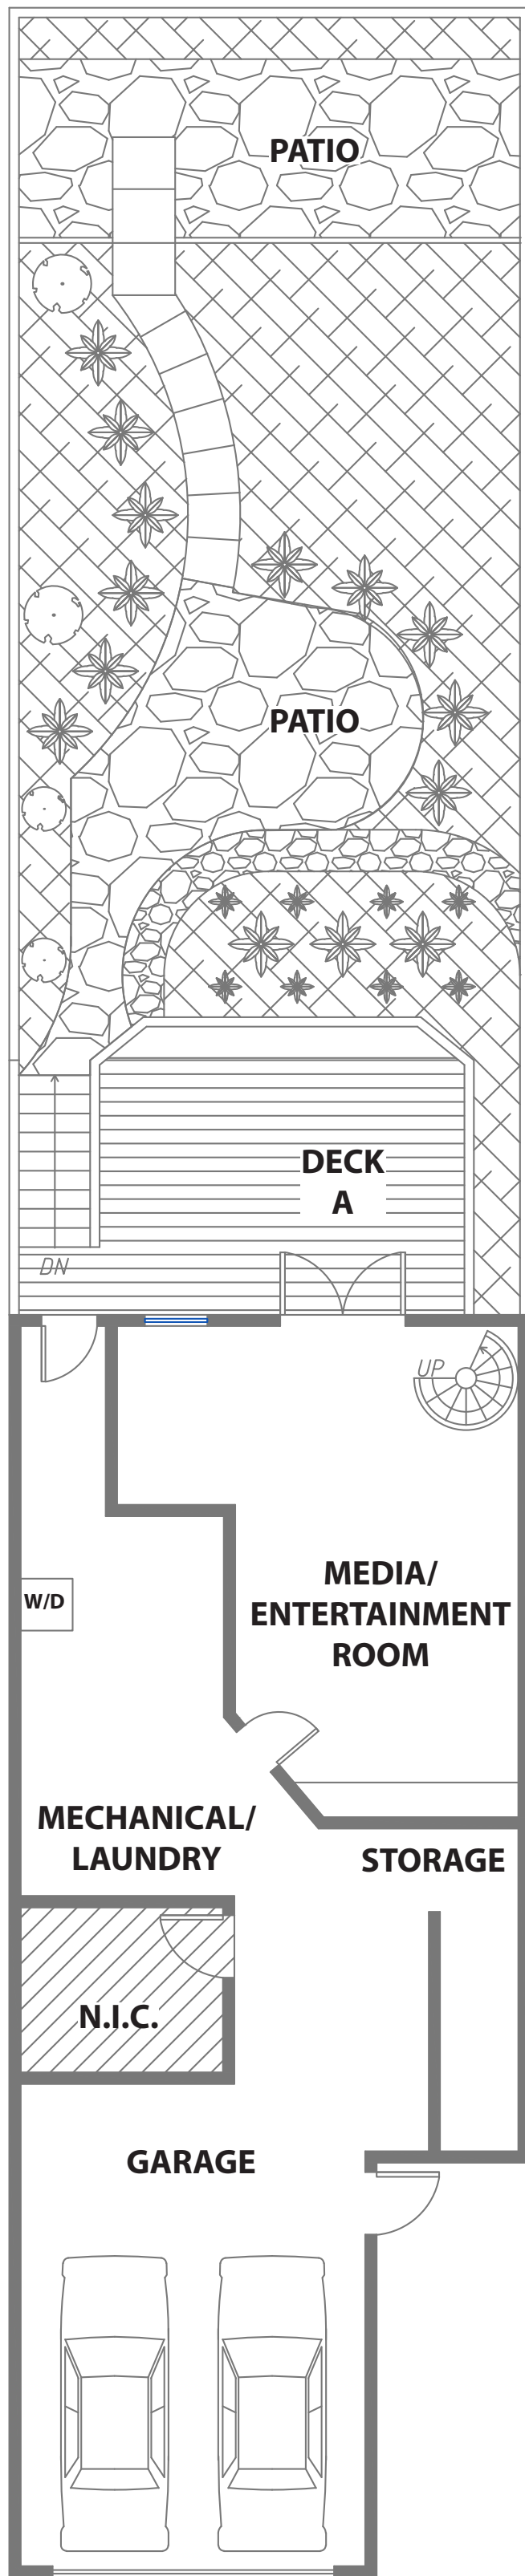

1928 JACKSON STREET

SAN FRANCISCO, CALIFORNIA

LOWER LEVEL

MAIN LEVEL

RENDERING BY OPEN HOMES PHOTOGRAPHY
ALL MEASUREMENTS ARE APPROXIMATE WHILE DEEMED RELIABLE, NO INFORMATION
ON THESE FLOOR PLANS SHOULD BE RELIED UPON WITHOUT INDEPENDENT VERIFICATION