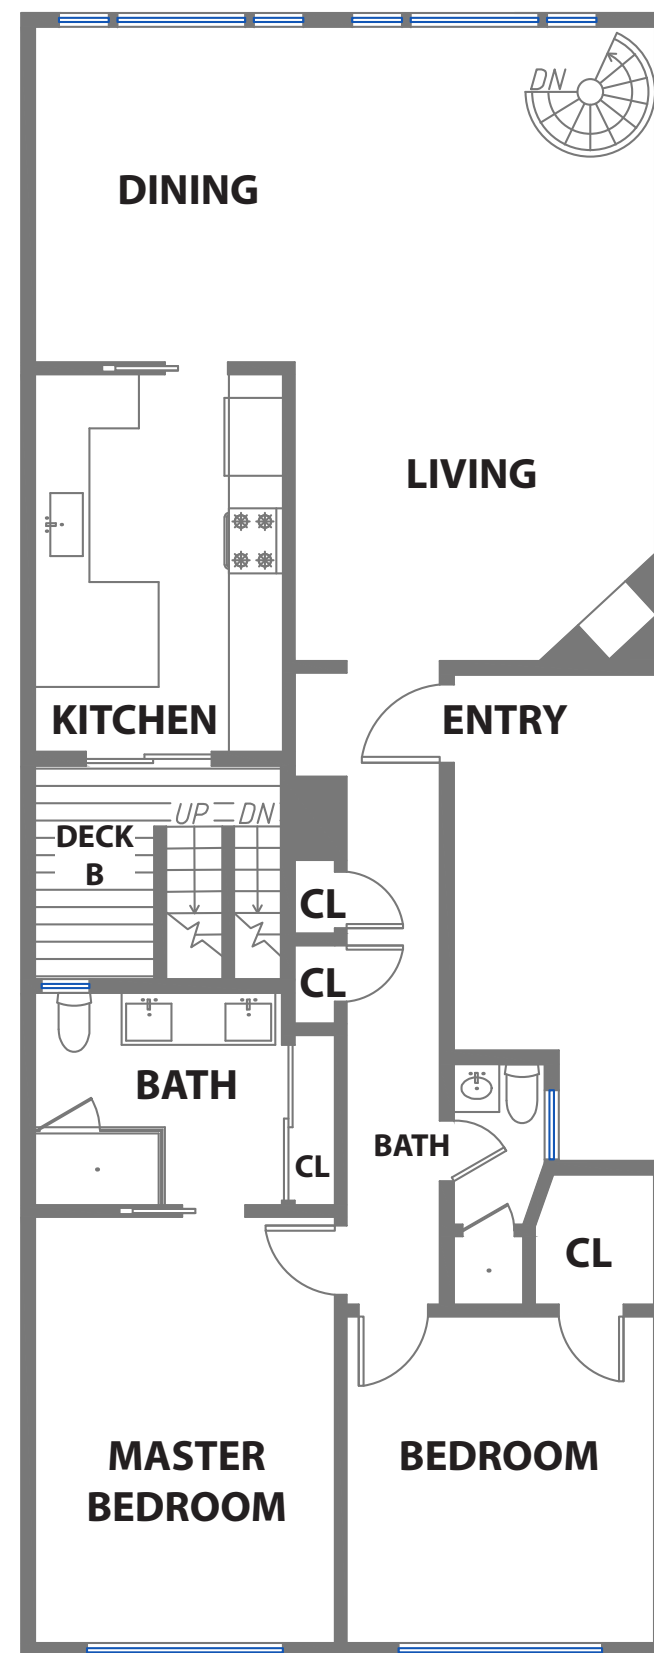

1928 JACKSON STREET

SAN FRANCISCO, CALIFORNIA

LOWER LEVEL

MAIN LEVEL

RENDERING BY OPEN HOMES PHOTOGRAPHY
ALL MEASUREMENTS ARE APPROXIMATE WHILE DEEMED RELIABLE, NO INFORMATION
ON THESE FLOOR PLANS SHOULD BE RELIED UPON WITHOUT INDEPENDENT VERIFICATION